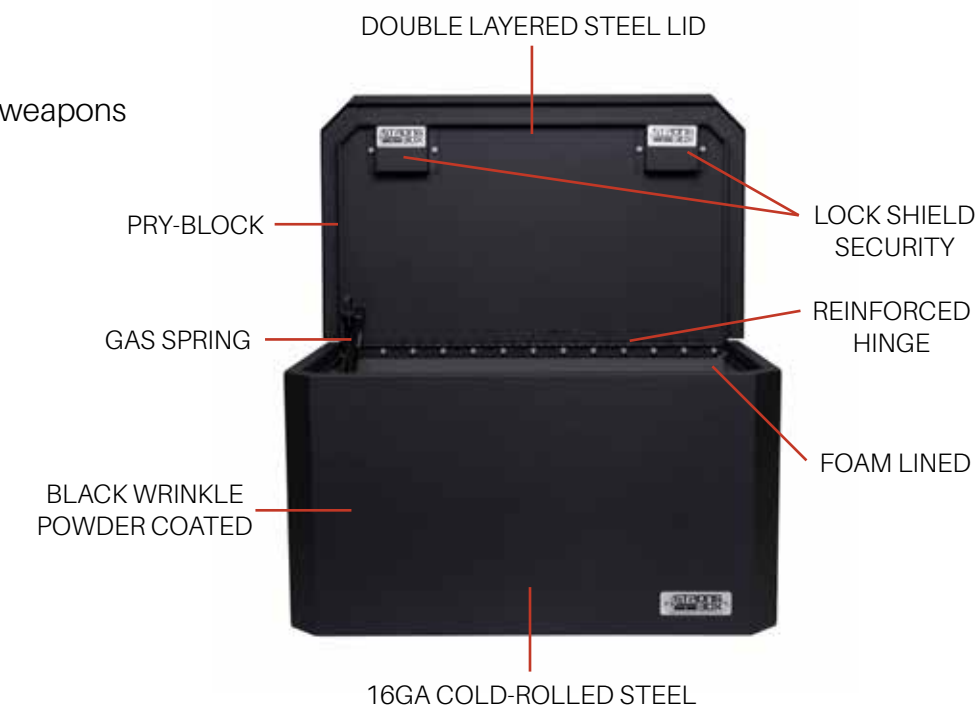

76421-7640C

PULL OUT DRAWER COMBINATION

DIMENSIONS	FEATURES	STORAGE	VEHICLE COMPATIBILITY
Top Box: 40"W x 13"D x 6"H Bottom Box: 40"W x 22"D x 20"H Total Weight: 218 lbs.	> 16 ga. Cold-rolled Steel > Medeco High Security Lock > 3-Point Latching System	> 11 ft. Cubic Storage > 300 lbs. Load Capacity	Chevy Tahoe, Chevy Suburban, Ford Expedition, Ford Explorer, Toyota 4Runner and more. <i>(Compare box dimensions with space in your vehicle)</i>

Features/Specifications:

- Designed and manufactured to be a weapons storage system
- Medeco high-security lock
- Double layered steel lid
- Lined with foam
- Black wrinkle powder coated finish
- 16ga cold-rolled steel enclosure
- Gas spring for easy opening
- Heavy-duty hinge
- Lock shield security