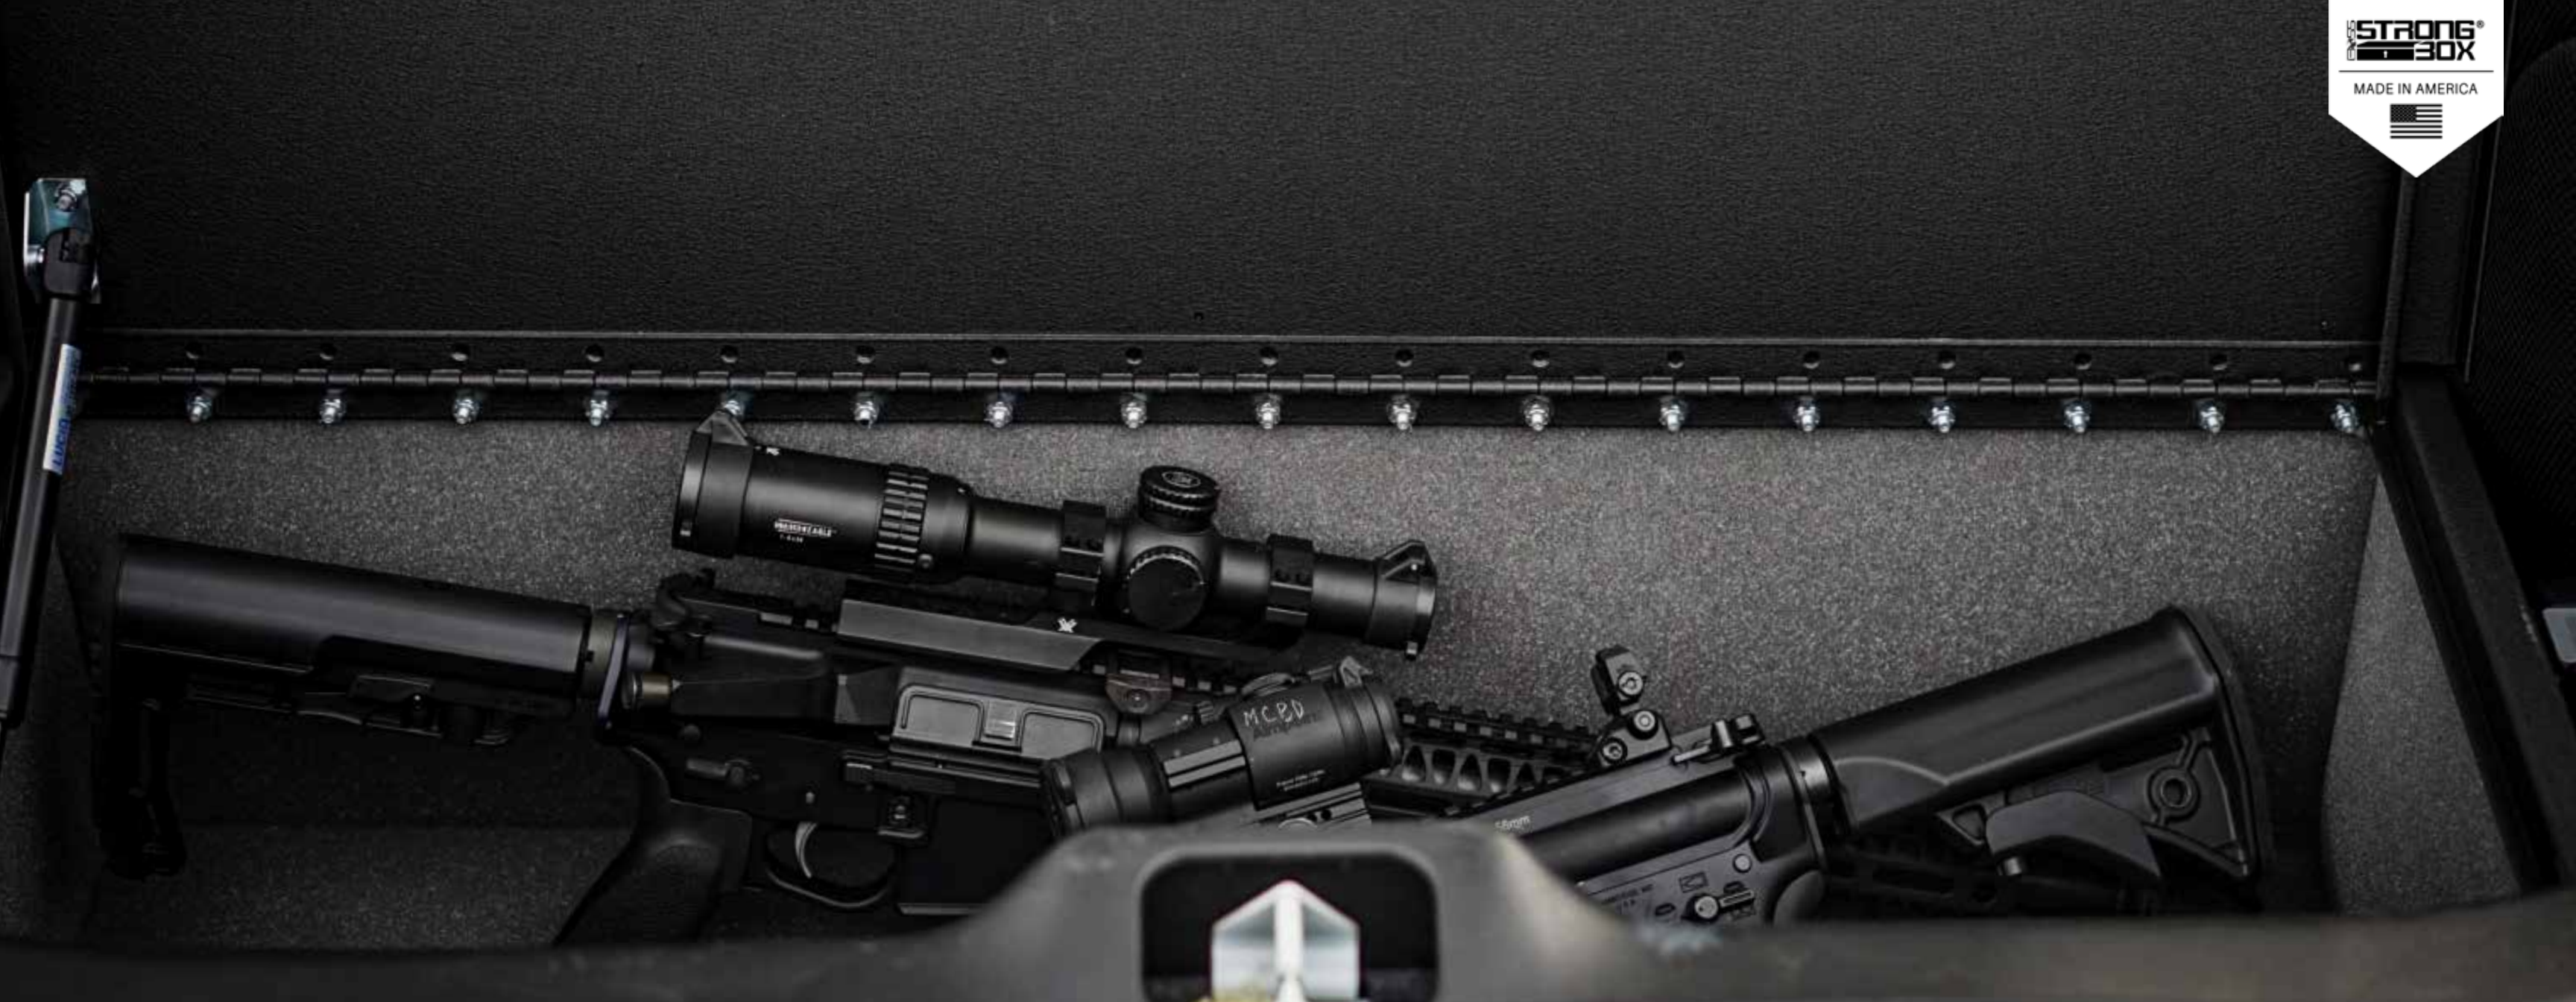

STRONG
BOX

MADE IN AMERICA