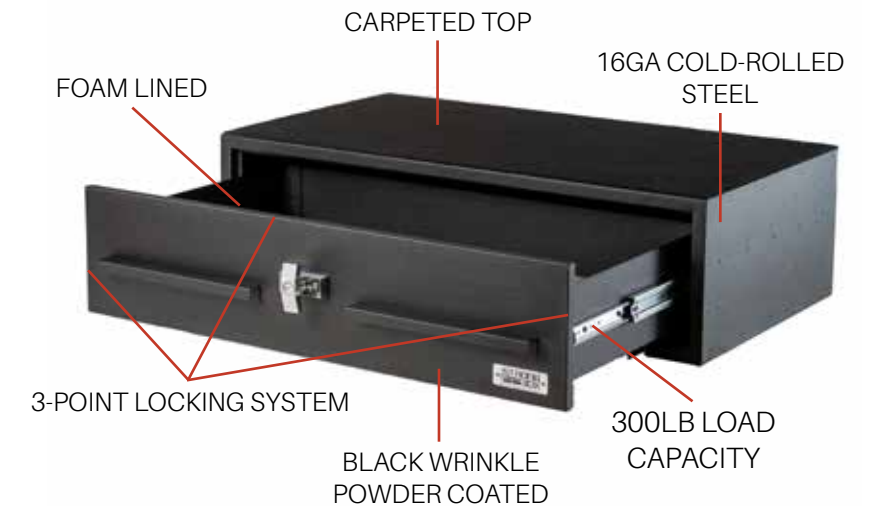

PULL OUT DRAWERS

Our pull out drawer was co-developed with the Marshall Service to provide maximum storage capacity and security within vehicles.

Features/Specifications:

- Designed and manufactured to be a weapons storage system
- Medeco high-security lock
- Triple point locking system
- Drawer lined with foam bottom
- Black wrinkle powder coated finish
- 16ga cold-rolled steel enclosure
- Recessed drawer door in surround front design to eliminate pry points
- Welded and multi-return flanged drawer and surround front for extra strength
- 3-Point latching system with 3/8"

STORAGE

- > 400 Cubic Inches
- > Double Layer Steel Lid
- > Interior Dimensions:
W: 9.75 in., D: 7.75 in.,
H: 4 in.

VEHICLE COMPATIBILITY

Virtually any vehicle.
(Compare box dimensions with space in your vehicle)

DIMENSIONS

- > Width: 10 in.
- > Depth: 8 in.
- > Height: 3 in.
- > Weight: 11 lbs

FEATURES

- > 16 ga. Cold-rolled Steel
- > Medeco High Security Lock
- > Single Lock

STORAGE

- > 200 Cubic Inches
- > Double Layer Steel Lid
- > Interior Dimensions:
W: 9.75 in., D: 7.75 in.,
H: 2 in.